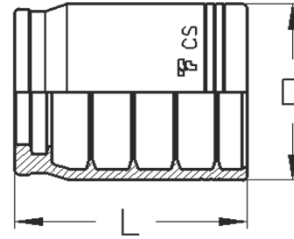

BSN3

**NO-SKIVE FERRULE
 FOR 4 SPIRAL HOSES**

*BOCCOLA NO-SKIVE
 PER TUBI 4 SPIRALI*

Part.N.	Hose Size			Dimensions (mm)		Applications <i>Applicazioni</i>
	DN	Inch	Dash	D	L	
BSN312	19	3/4"	-12	42	51	R12 4 SPIRAL SPECIAL HOSES
BSN316	25	1"	-16	50	57	R12 4 SPIRAL SPECIAL HOSES
BSN320	31,5	1 1/4"	-20	60	68	 4 SPIRAL SPECIAL HOSES