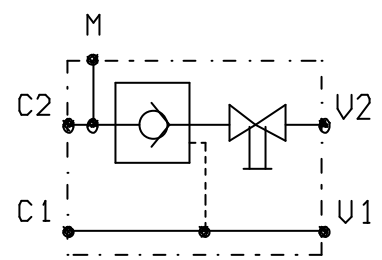

**VALVOLA DI BLOCCO PILOTATA SEMPLICE EFFETTO
CON RUBINETTO DESTRA/SINISTRA FLANGIABILE**

PILOT OPERATED CHECK VALVES, INTERNAL PILOT, OPERATED TYPE, SINGLE ACTING,
WITH MANUAL LEVER CONTROL (RH/LH), FACE MOUNTING

Tipo/Type:

VUPR/SE/FL 14

1

19.00

Pressione - Pressure Δp (Bar)

Portata - Flow Q (l/min)

V1 - C1 V2 - C2	Press. max. (Bar)	Apertura (Bar)	Rapp. pilot.
G 1/4	300	4	4.6:1