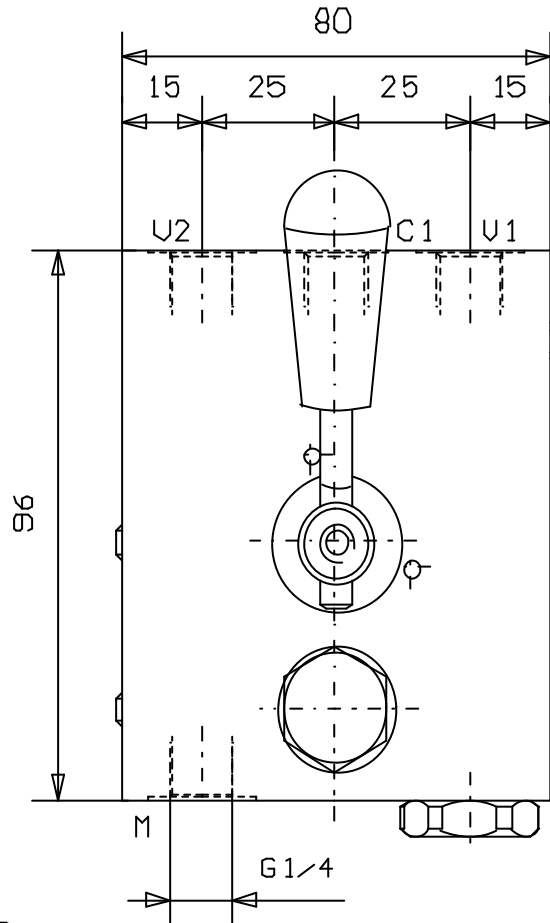

**VALVOLA DI BLOCCO PILOTATA SEMPLICE EFFETTO
CON RUBINETTO DESTRA/SINISTRA FLANGIABILE**

PILOT OPERATED CHECK VALVES, INTERNAL PILOT, OPERATED TYPE, SINGLE ACTING,
WITH MANUAL LEVER CONTROL (RH/LH), FACE MOUNTING

Tipo/Type:

VUPR/SE/FL 14

1

19.00

Pressione - Pressure Δp (Bar)

Portata - Flow Q (l/min)

V1 - C1 V2 - C2	Press. max. (Bar)	Apertura (Bar)	Rapp. pilot.
G 1/4	300	4	4.6:1