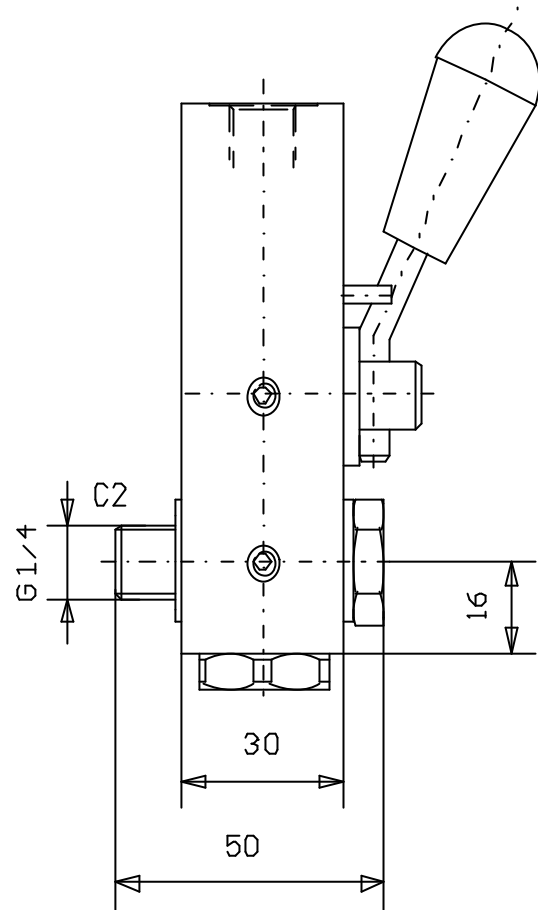

**VALVOLA DI BLOCCO PILOTATA SEMPLICE EFFETTO
CON RUBINETTO DESTRA/SINISTRA FLANGIABILE**

PILOT OPERATED CHECK VALVES, INTERNAL PILOT, OPERATED TYPE, SINGLE ACTING,
WITH MANUAL LEVER CONTROL (RH/LH), FACE MOUNTING

Tipo/Type:

VUPR/SE/FL 14

1

19.00

Pressione - Pressure Δp (Bar)

Portata - Flow Q (l/min)

V1 - C1 V2 - C2	Press. max. (Bar)	Apertura (Bar)	Rapp. pilot.
G 1/4	300	4	4.6:1