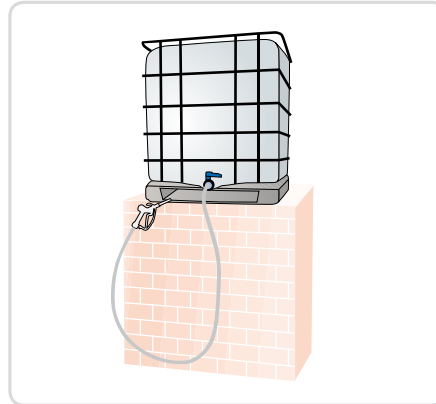

PT. Acessórios para Uréia As soluções Piusi são práticas na aplicação, versáteis às múltiplas instalações e são realizadas com materiais resistentes e compatíveis com a Uréia.

Suction connections SEC

HDPE plastic for CDS suction tube

PRODUCTS' RANGE

Code	Description
R15452000	Suction connection SEC

Kit bottom connection

PRODUCTS' RANGE

Code	Description
F15515010	Kit bottom connection

Gravity kit

Manual nozzle + IBC bottom adapter

PRODUCTS' RANGE

Code	Description
F15517000	Gravity kit

Suction hose

PRODUCTS' RANGE

Code	Description
F15606020	Suction hose with plug head 2" BSP
F15606000	Suction hose wwith plug head 56x4

External suction hose

with IBC bottom valve adapter and check valve.