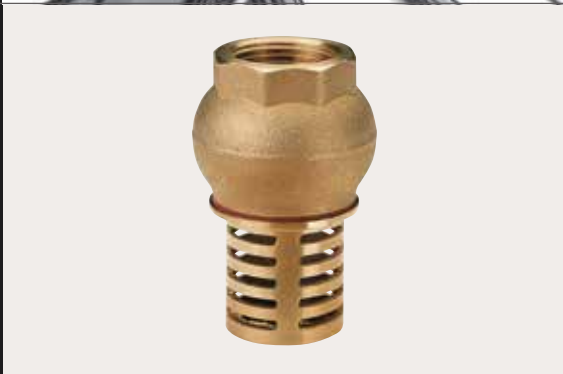

TECHNICAL CATALOGUE

---

FOOT VALVE

ITAP SpA, founded in Lumezzane (Brescia) in 1972, is currently one of the leading production companies in Italy of valves, fittings and distribution manifolds for plumbing and heating systems. Thanks to fully automated production processes, with 72 tooling machines and 51 assembly lines, we are able to produce 200,000 pieces per day. Our innate pursuit for innovation and observance of technical regulations is supported by the company certification ISO 9001: 2008. The company has always considered its focus on quality as the main tool to obtain significant business results: today ITAP SpA is proud to offer products bearing the approval of numerous international certifying bodies.

FOOT VALVE

FOOT VALVE

Available also with NPT thread in the sizes 2 1/2", 3" e 4".