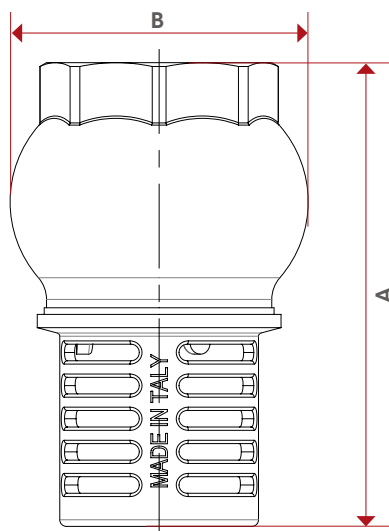

## FOOT VALVE

SIZE	PRESSURE	CODE	PACKING
1/2" (DN 15)	10bar/145psi	1400012	12/156
3/4" (DN 20)	10bar/145psi	1400034	12/96
1" (DN 25)	10bar/145psi	1400100	12/96
1 1/4" (DN 32)	8bar/116psi	1400114	5/60
1 1/2" (DN 40)	8bar/116psi	1400112	3/30
2" (DN 50)	8bar/116psi	1400200	2/26
2 1/2" (DN 65)	6bar/87psi	1400212	1/16
3" (DN 80)	6bar/87psi	1400300	1/8
4" (DN 100)	6bar/87psi	1400400	1/6

### TECHNICAL SPECIFICATIONS

Body and strainer in brass.

Strainer washer in fibre.

Plate in brass.

Washer in NBR.

Minimum and maximum working temperatures: 0°C, 90°C.

Thread: ISO228 (equivalent to DIN EN ISO 228 and BS EN ISO 228).

Available also with NPT thread in the sizes 2 1/2", 3" e 4".

## OVERALL DIMENSIONS

	1/2"	3/4"	1"	1"1/4	1"1/2	2"	2"1/2	3"	4"
DN	15	20	25	32	40	50	65	80	100
A	59,5	70	81	94	101,5	119	139	175	194
B	39	45	51	61	68,5	80	100	121	145
Kg/cm <sup>2</sup> bar	10	10	10	8	8	8	6	6	6
LBS - psi	145	145	145	116	116	116	87	87	87