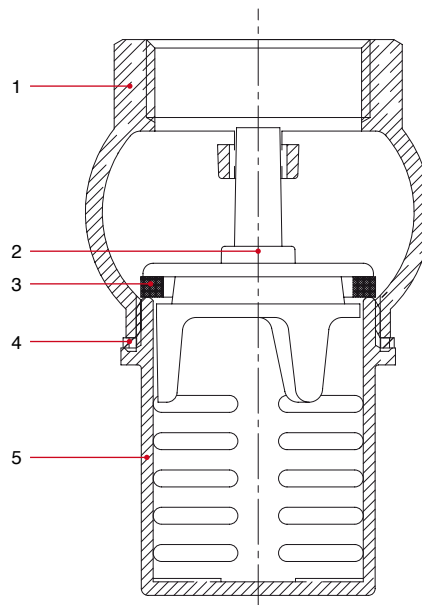

POS.	DESCRIPTION	N.	MATERIAL
1	Body	1	Brass CW617N
2	Plate	1	Brass CW617N
3	Washer	1	NBR
4	Washer	1	Fibre
5	Strainer	1	Brass CC757S