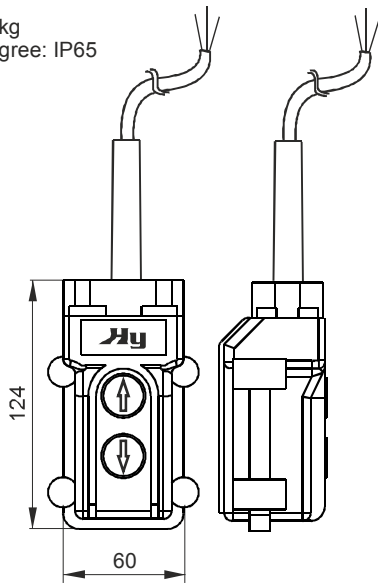

DC MOTORS OPTIONS

Remote control P0201
for one single or double acting cylinder

Weight: 0,58 kg
Protection degree: IP65

Spare part code
P0201

Remote control P0202
for two double acting cylinders

Weight: 0,60 kg
Protection degree: IP65

Spare part code
P0202

Electric connection schemes