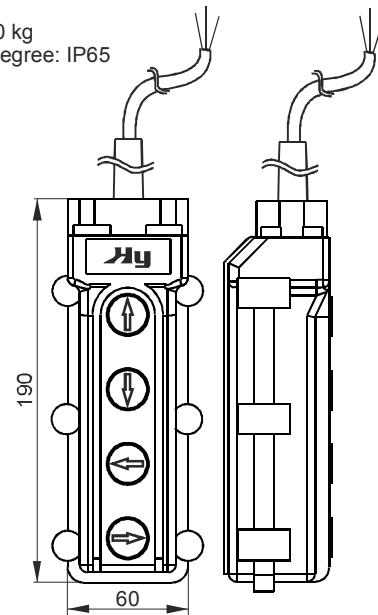

DC MOTORS OPTIONS

Remote control P0201
for one single or double acting cylinder

Weight: 0,58 kg
Protection degree: IP65

Spare part code
P0201

Remote control P0202
for two double acting cylinders

Weight: 0,60 kg
Protection degree: IP65

Spare part code
P0202

Electric connection schemes