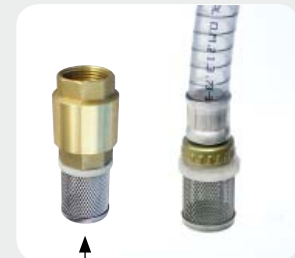

PATENTED

Vantage valve

PRODUCTS' RANGE TECHNICAL DATA

Code	Description	Fluids type	A BSP	Key
Vantage valve				
F1239905A	Vantage Valve 1" BSP	DO	1"	46
F1239908A	Vantage Valve 3/4" BSP	DO	3/4"	46

Foot valve with filter

Foot filter

PRODUCTS' RANGE TECHNICAL DATA

Code	Description	Fluids type	A BSP	B mm	C mm	Key
Foot filters						
F07979000	Foot filter 1" BSP	DO	1"	45	35	1
F10571000	Foot filter 3/4" BSP	DO	3/4"	45	35	2

PRODUCTS' RANGE TECHNICAL DATA