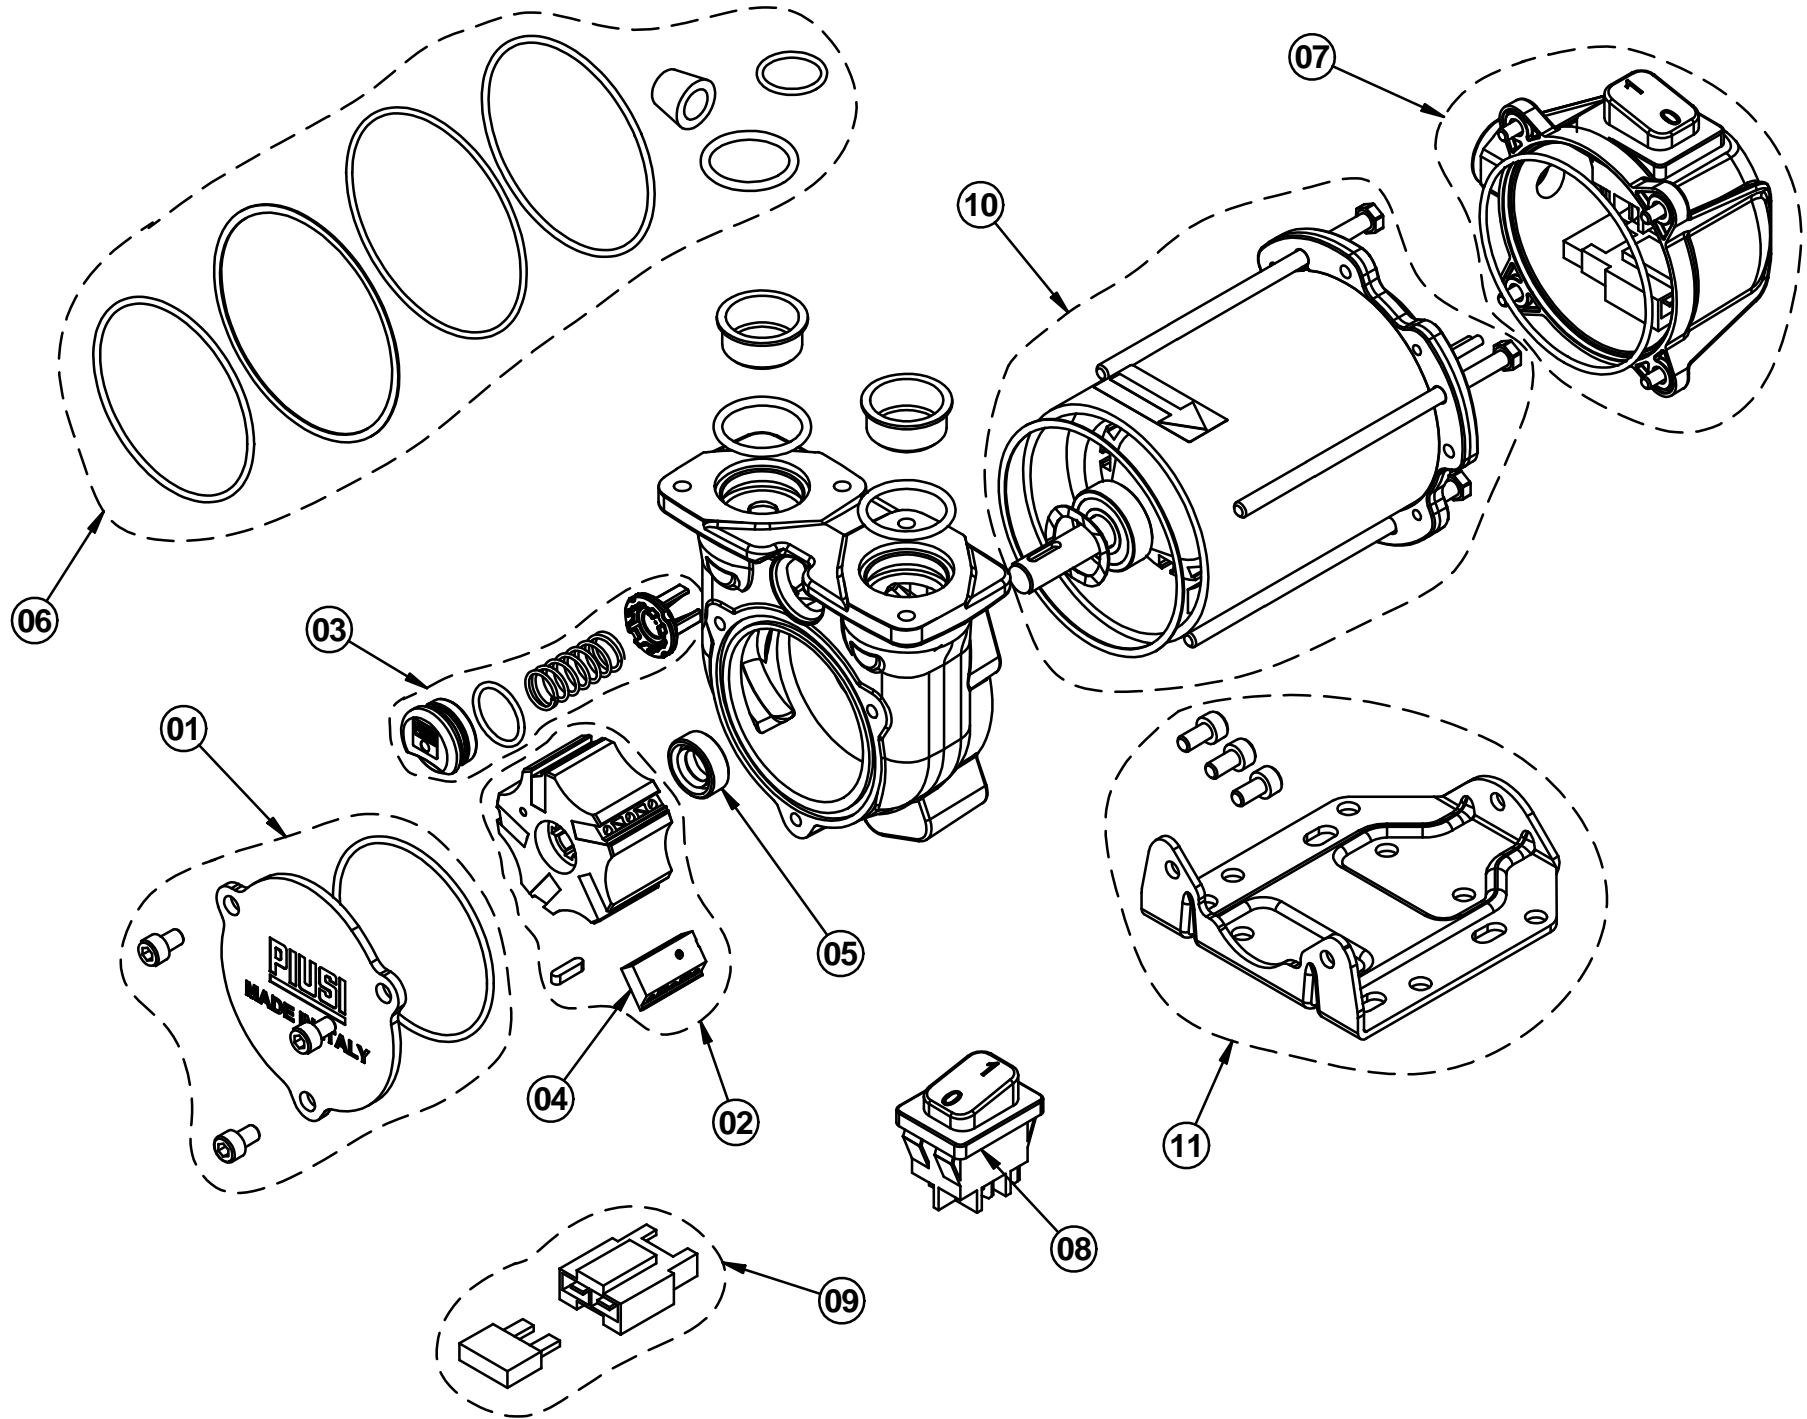

PIUSI

BP3000 12-24V

LR_P00050