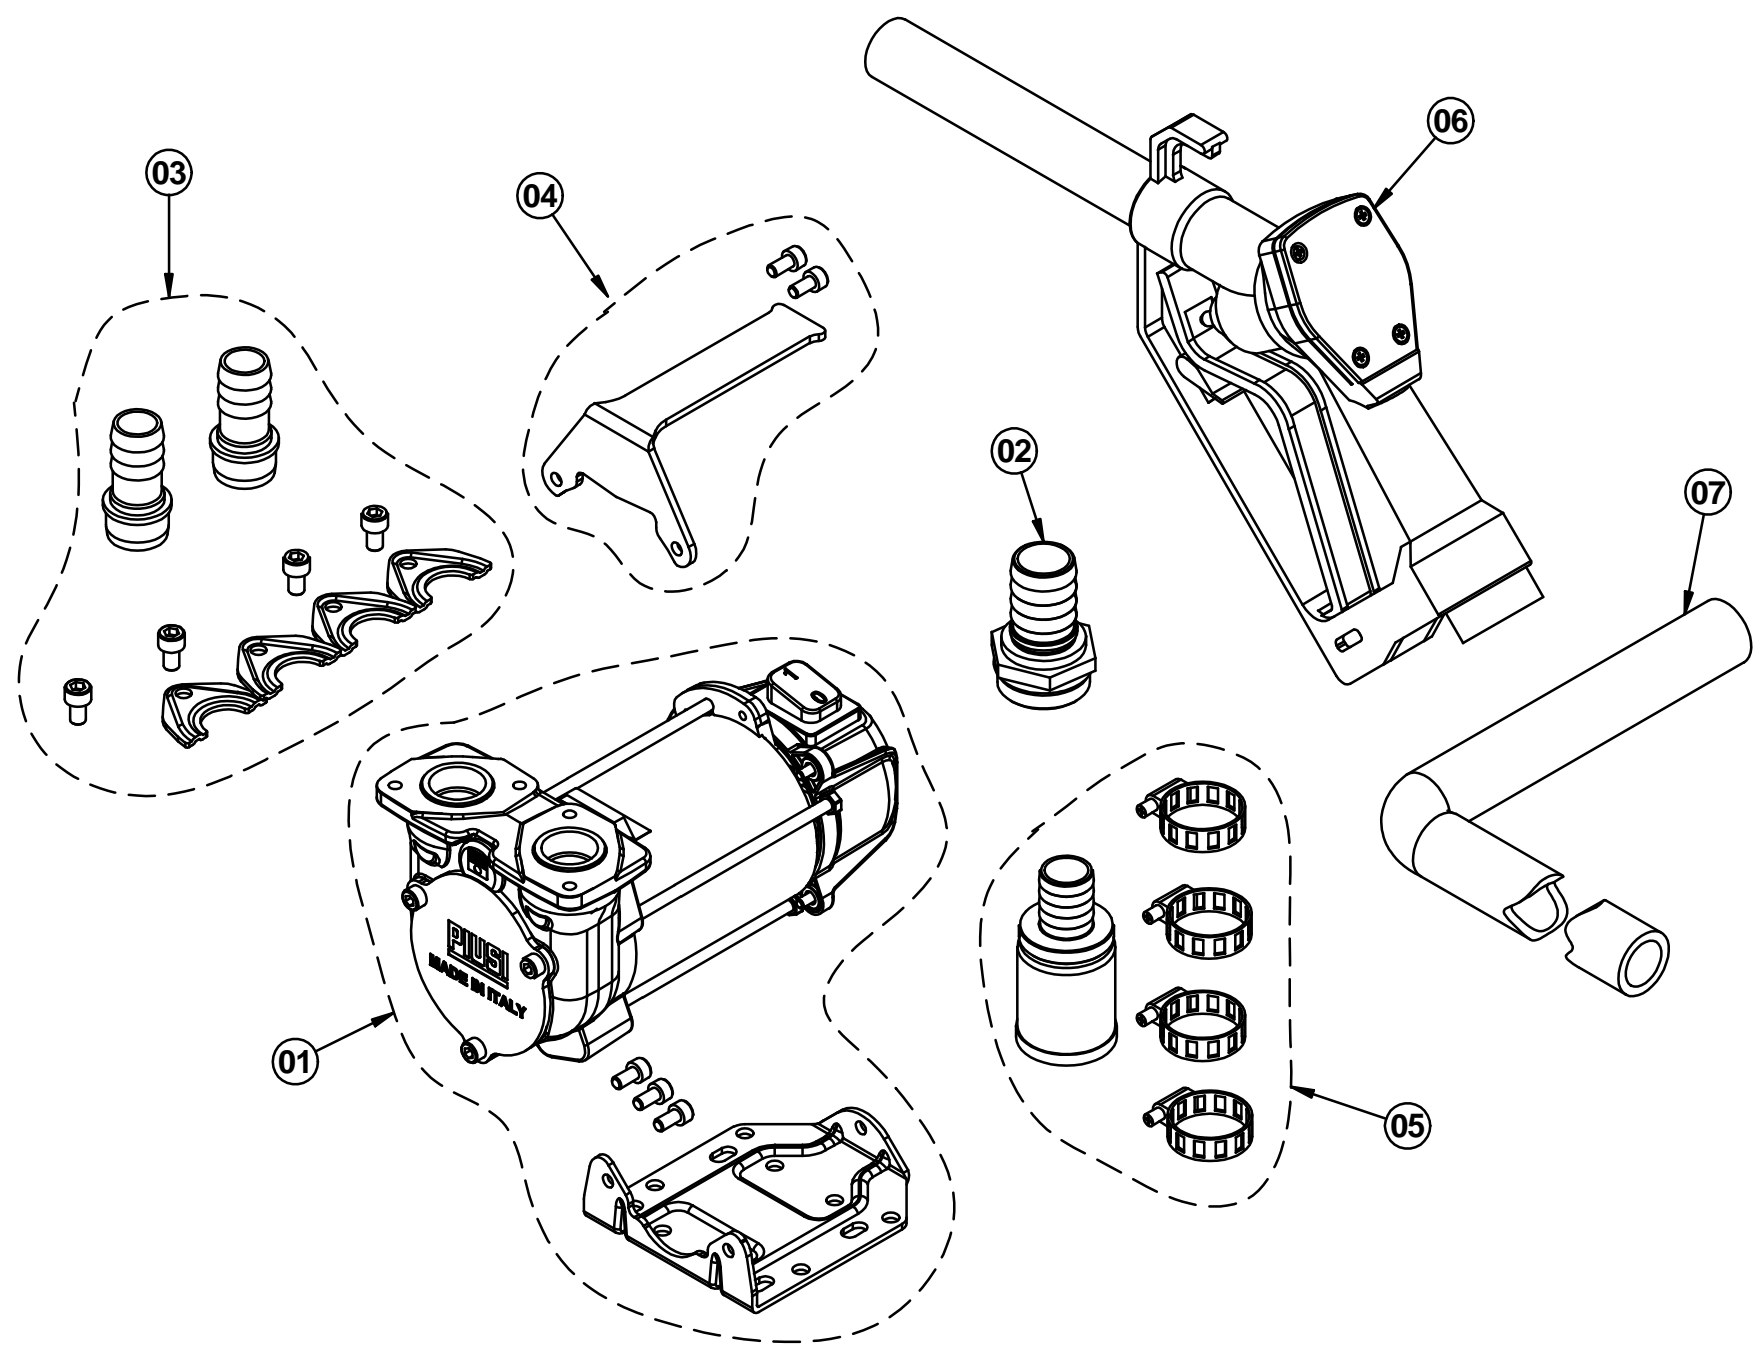

PIUSI

BATTERY KIT 3000 12-24V LR_P00052