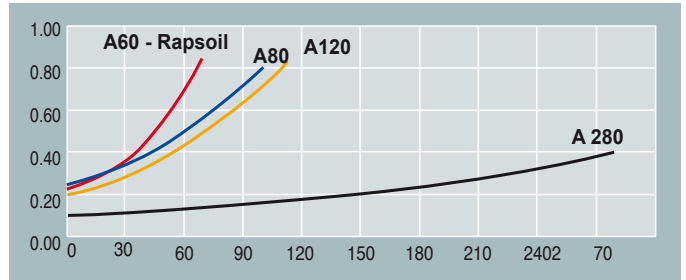

RAPSOIL nozzle available

UREA nozzle available

A60
Flow rate **70** l/min
with swivel

A80
Flow rate **80** l/min
with swivel

A120
Flow rate **120** l/min
with swivel

A280
Flow rate **280** l/min
with swivel