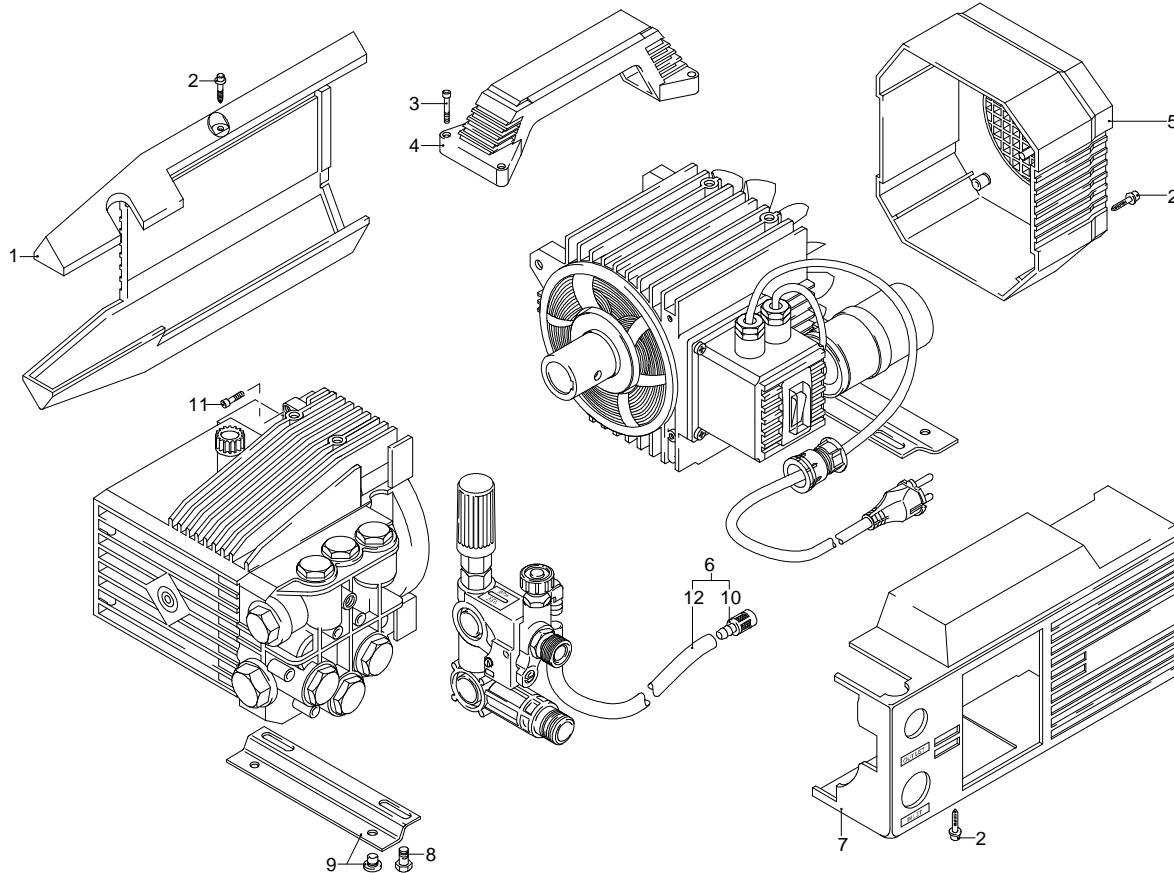

Model 630

Version:

Serial number:

Code: **12360**

19/09/2013

Validity	Pos.	Code	Description	Q
	1	1260760	Screw	6
	2	1269101	Cover	1
	3	1260040	Oil seal	1
	4	1260480	Plug	1
	5	1260790	Ring	1
	6	1320370	Bearing	1
	7	1320330	Bushing	1
	8	1260190	Shaft	1
	9	1320370	Bearing	1
	10	1260770	Ring	1
	11	1260790	Ring	1
	12	1260750	Ring	1
	13	1380520	Key	1
	14	1260080	Pin	3
	15	1260070	Piston	3
	16	1260091	Plate	3
	17	480480	O-ring	3
	18	1260210	Piston	3
	19	1260100	Washer	3
	20	1260110	Nut	3
	21	1320140	Connecting-rod	3
	22	1260162	Plug	6
	23	960160	O-ring	6
	24	1269050	Complete valve	6
	25	880830	O-ring	6
	26	1320020	Head	1
	27	1260012	Pump body	1
	28	1269222	Head assembly	1
	29	1266740	Oil seal	1
	30	1381550	Washer	6
	31	680570	Screw	6
	32	180101	O-ring	1
	33	820361	Plug	1
	34	1980740	Plug	2
	35	740290	O-ring	2
	36	1320340	Ring	3
	37	1780720	Water seal	3
	38	1320351	Piston guide	3
	39	1260420	O-ring	3
	40	1260450	Water seal	3
	41	1260460	Oil seal	3
	42	620301	Plug	1
	A	1864	Valve kit	1
	B	2629	Piston kit	1
	C	1865	Oil seal kit	1
	E	42479	Water seal kit	1
	F	2040	Gasket kit	1