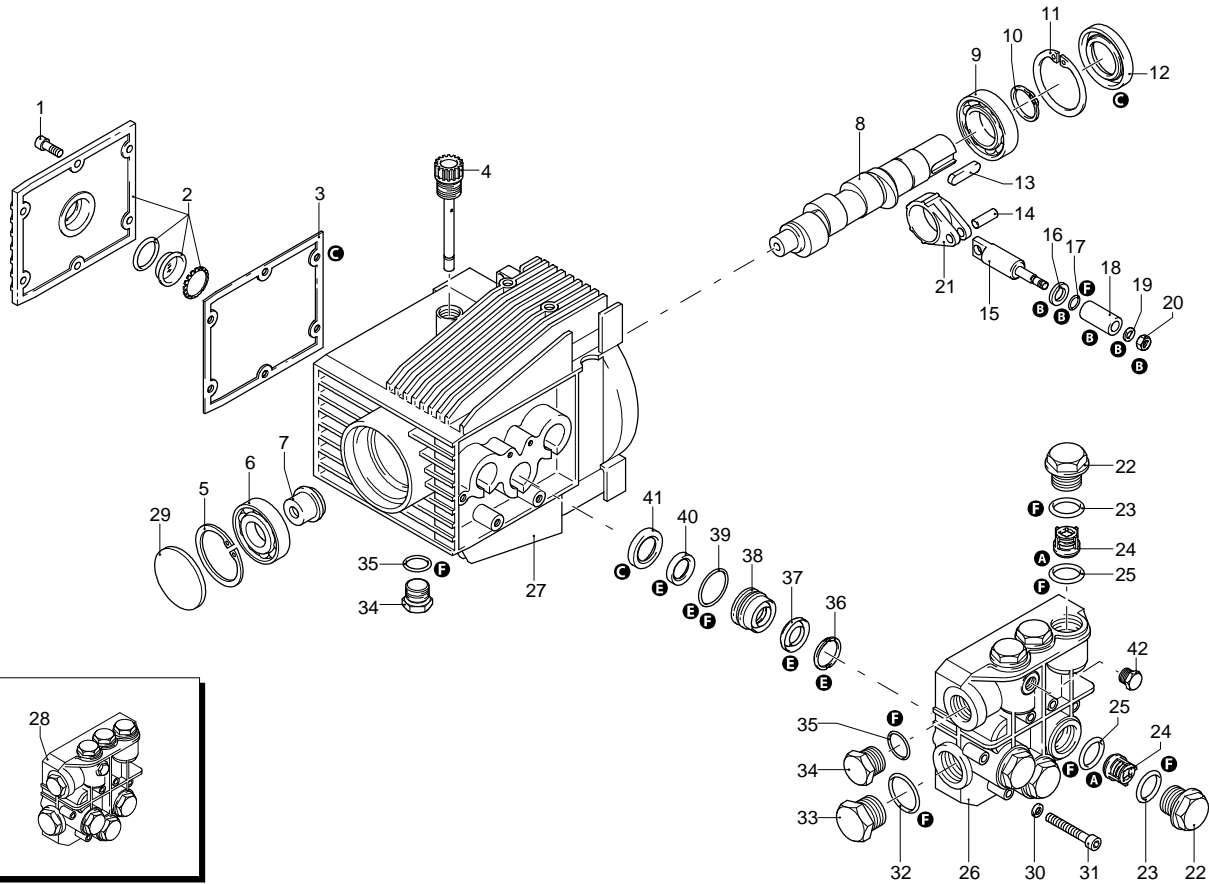

Model 630

Version:

Serial number:

Code: **12360**

19/09/2013

Validity	Pos.	Code	Description	Q
	1	1260760	Screw	6
	2	1269101	Cover	1
	3	1260040	Oil seal	1
	4	1260480	Plug	1
	5	1260790	Ring	1
	6	1320370	Bearing	1
	7	1320330	Bushing	1
	8	1260190	Shaft	1
	9	1320370	Bearing	1
	10	1260770	Ring	1
	11	1260790	Ring	1
	12	1260750	Ring	1
	13	1380520	Key	1
	14	1260080	Pin	3
	15	1260070	Piston	3
	16	1260091	Plate	3
	17	480480	O-ring	3
	18	1260210	Piston	3
	19	1260100	Washer	3
	20	1260110	Nut	3
	21	1320140	Connecting-rod	3
	22	1260162	Plug	6
	23	960160	O-ring	6
	24	1269050	Complete valve	6
	25	880830	O-ring	6
	26	1320020	Head	1
	27	1260012	Pump body	1
	28	1269222	Head assembly	1
	29	1266740	Oil seal	1
	30	1381550	Washer	6
	31	680570	Screw	6
	32	180101	O-ring	1
	33	820361	Plug	1
	34	1980740	Plug	2
	35	740290	O-ring	2
	36	1320340	Ring	3
	37	1780720	Water seal	3
	38	1320351	Piston guide	3
	39	1260420	O-ring	3
	40	1260450	Water seal	3
	41	1260460	Oil seal	3
	42	620301	Plug	1
	A	1864	Valve kit	1
	B	2629	Piston kit	1
	C	1865	Oil seal kit	1
	E	42479	Water seal kit	1
	F	2040	Gasket kit	1