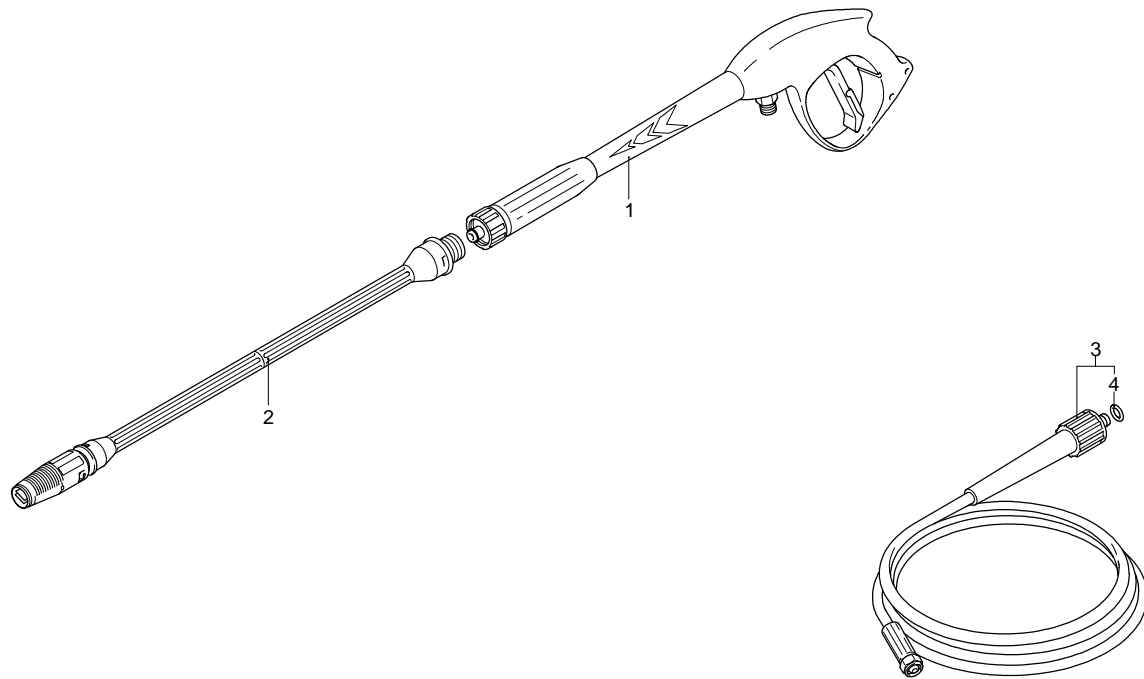

Model 630

Version:

Serial number:

Code: **12360**

19/09/2013

Validity	Pos.	Code	Description	Q
	1	40925	Gun	1
	2	40039	Lance+lance head	1
	3	1262443	High pressure hose	1
	4	2000770	O-ring	1