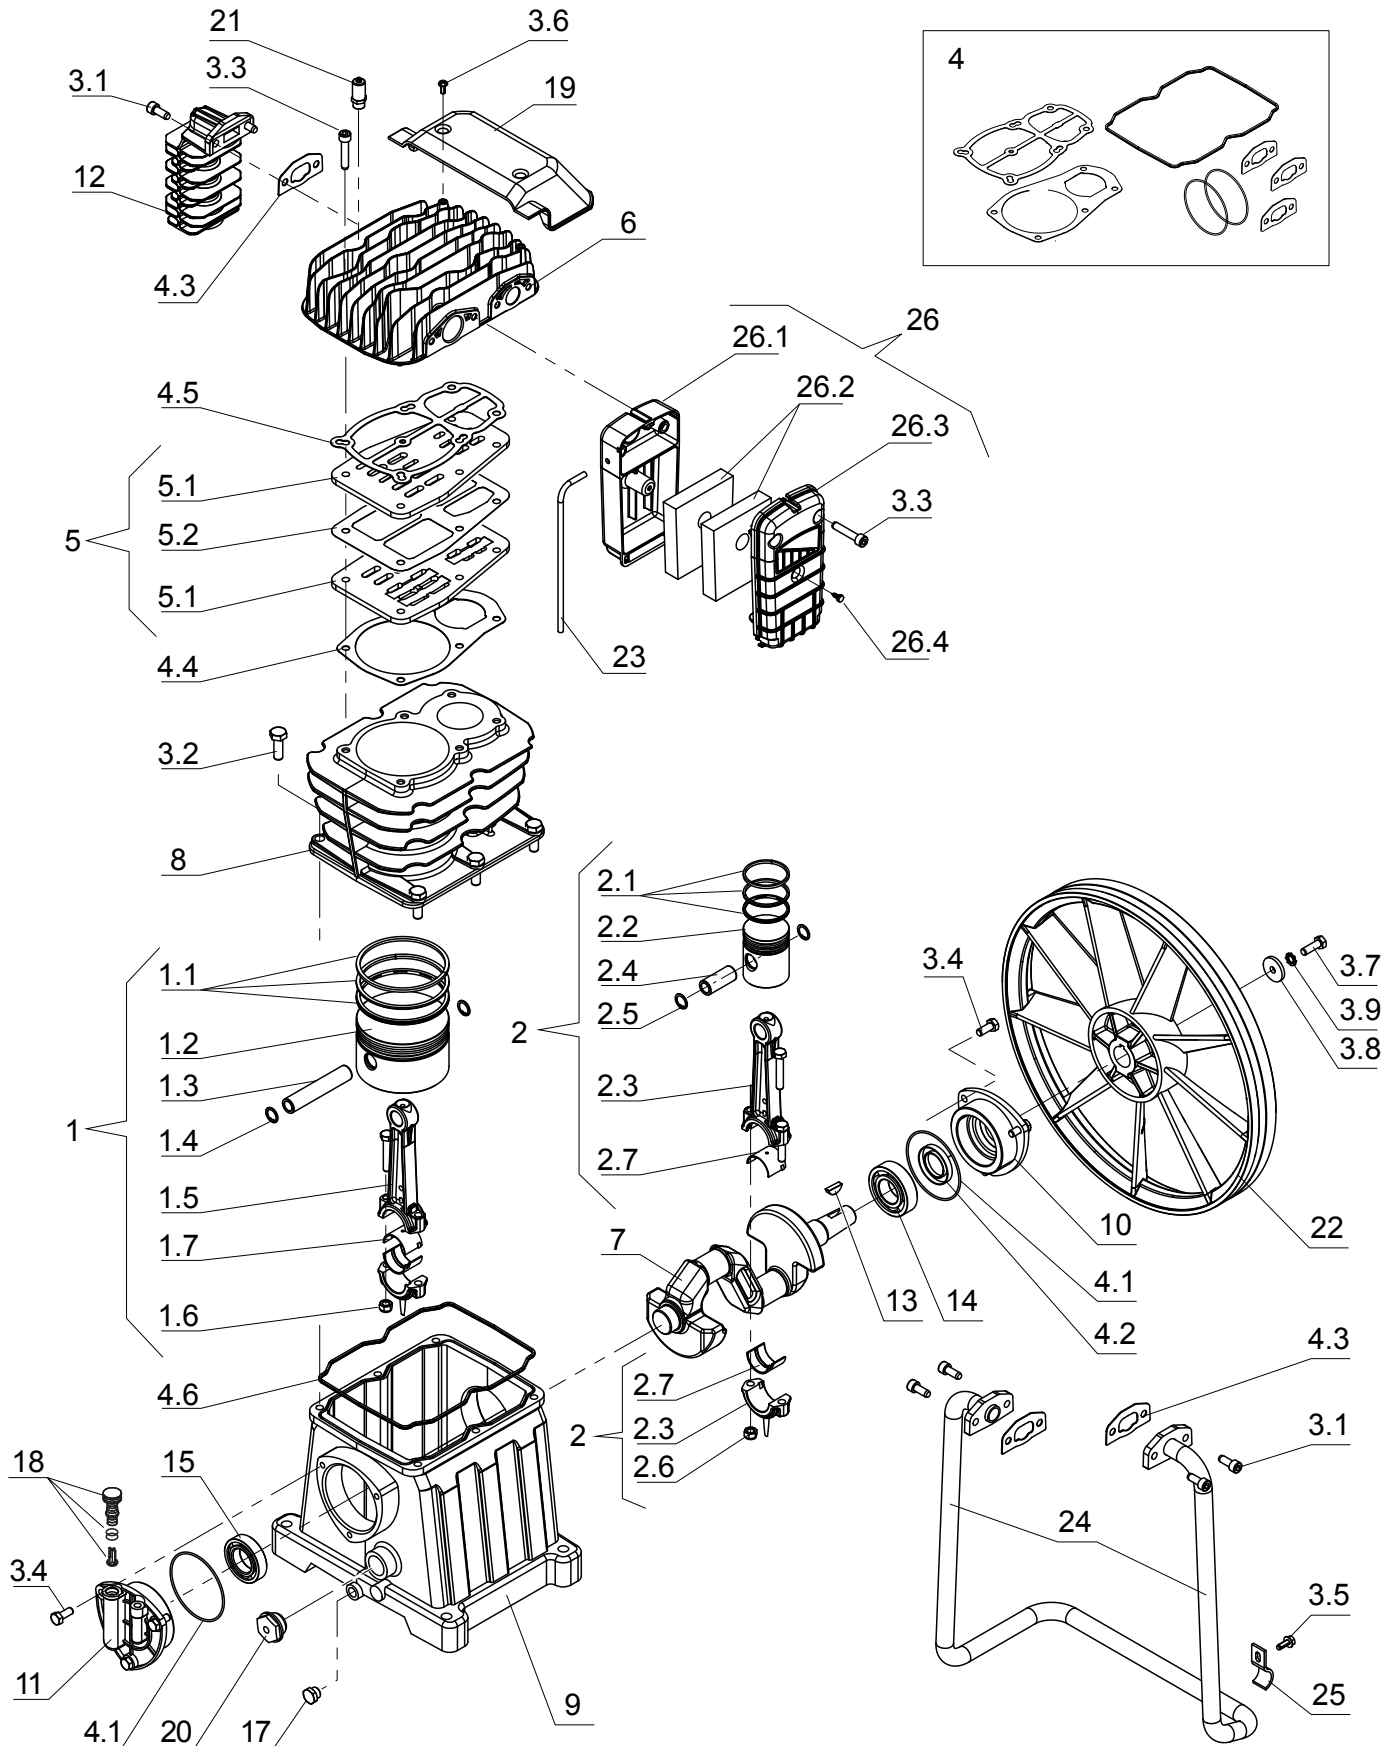

Model: ..... AGRI 75 DIESEL .....
Code: ..... 1121440719 .....
Valid from: 01/12/2015 .....
Tav.: ..... 1121440719_00 .....

N°	Code	Q.ty	Q.ty*	Description	N°	Code	Q.ty	Q.ty*	Description
1	1127380015	1		MOTORE DIESEL MOTOR	32	1127240055	1		PARACINGHIA BELT GUARD
2	1123020110	1		GRUPPO POMPANTE PUMP UNIT	33	1127080426	2		RACCORDO FITTING
3	1125150613	1		SERBATOIO TANK	34	1127110024	1		MANOMETRO PRESSURE GAUGE
4	1127080100	2		RACCORDO FITTING	35	1127100077	1		RIDUTTORE + FILTRO + LUBRIF. REDUCER
5	1127040019	2		SPINOTTO A SCATTO GUDGEON PIN	36	1127010433	2		VITE SCREW
6	1127260031	2		RUOTA PNEUMAT. WHEEL	39	1127080425	2		RACCORDO FITTING
7	1124080378	1		KIT PIEDE IN GOMMA RUBBER FOOT KIT	40	1127450919	1		STAFFA BRACKET
8	1127130016	2		RUBINETTO SPURGO DISCHARGE TAP	41	1127010110	2		VITE SCREW
9	1127190209	1		VALVOLA DI SIC. RELIEF VALVE	42	1127020103	2		DADO NUT
10	1127110014	1		MANOMETRO PRESSURE GAUGE	43	1127370140	1		CINGHIA BELT
11	1127080519	1		RACCORDO FITTING	44	1127010140	1		VITE SCREW
12	1127080502	1		RACCORDO FITTING	45	1127150255	1		CAPPUCCIO HOOD
13	1127080508	1		RACCORDO FITTING	46	1127400733	1		PULEGGIA PULLEY
14	1127190517	1		DISGIUNTORE AUTOMATIC UNLOADING VALVE	47	1127010209	2		VITE SCREW
15	1127080016	1		RACCORDO FITTING	48	1127030002	2		RONDELLA WASHER
16	1127230142	1		TUBO ALIMENTAZIONE INFEED HOSE	49	1127010209	2		VITE SCREW
17	1127010410	3		VITE SCREW	50	1127450820	2		STAFFA PARACINGHIA BELT GUARD SUPPORT
18	1127390864	2		MANICO HANDLE	51	1127010112	4		VITE SCREW
19	1127280003	2		MANOPOLA KNOB	52	1127010198	4		VITE SCREW
20	1127450899	2		STAFFA PARACINGHIA BELT GUARD SUPPORT	53	1125160580	1		SUPPORTO ARROTOLATUBO SUPPORT
21	1127010209	7		VITE SCREW	54	1127080553	1		RACCORDO FITTING
22	1127030001	4		RONDELLA WASHER	55	1127080508	2		RACCORDO FITTING
23	1127020025	8		DADO NUT					
24	1127080426	1		RACCORDO FITTING					
25	1127450920	1		SUPPORTO SUPPORT					
26	1127010104	2		VITE SCREW					
27	1127230003	1		TUBO RILSAN RILSAN TUBE					
28	1127010032	2		VITE SCREW					
29	1127510732	1		RIPARTITORE DISTRIBUTION FRAME					
30	1127090008	1		TAPPO PLUG					
31	1127130057	4		RUBINETTO UNIVERSALE TAP					

Q.ty = Quantità unitaria / Single unit quantity / Quantité unitaire / Cantidad unitaria / Einzeleinheitsmenge

Q.ty* = Ricambi consigliati in percentuale / Suggested spare parts in percentage / Pièces de rechange suggérées en pourcentage / Piezas de repuesto sugeridas en porcentaje / Vorgeschlagene Ersatzteile in Prozent