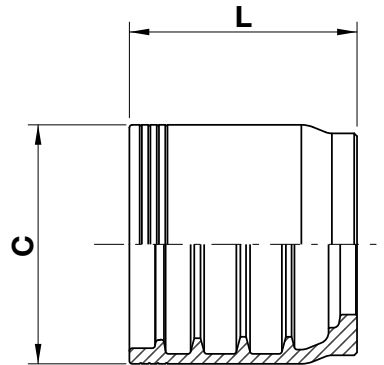

## No skive ferrule

.....  
**FERRULE**

S0210  
S0420  
SN03T  
SCX0T  
**S312T**  
S00TK  
S014T

.....  
FITTING

code	ø hose			C		L	
	dn	inch	size	mm	in	mm	in
S312T-06	10	3/8"	06	29,0	1,14	30,0	1,18
S312T-08	12	1/2"	08	33,0	1,30	33,5	1,32
S312T-10	16	5/8"	10	37,0	1,46	35,5	1,40
S312T-12	19	3/4"	12	42,0	1,65	40,0	1,57
S312T-16	25	1"	16	50,0	1,97	55,0	2,16
S312T-20	31	1.1/4"	20	61,0	2,40	61,0	2,40
S312T-24	38	1.1/2"	24	70,0	2,75	71,0	2,79
S312T-32	51	2"	32	85,0	3,35	88,0	3,46

Please refer to our crimping charts for application details of each size

**No skive ferrule for:** EN 856 4SP / SAE 100 R12 / EN 856 4SH / ISO 18752 / SAE 100 R15

**Intertraco hose type:** FlexIT 3T, SHP, H4, F5000, F6000, 4ST, 4ST+